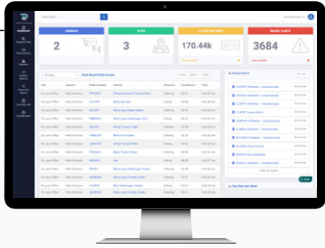

PERFECT FOR AGENCIES OF ALL SIZES

By offering customized, affordable subscriptions for both hardware and software, Rekor is able to provide unparalleled solutions backed by a lifetime support guarantee.

Watchman

Vehicle Recognition Platform

Watchman enables accurate automatic license plate and vehicle recognition on nearly any IP, traffic, or security camera. The results are displayed on a web-based dashboard which can be accessed from anywhere. Setup is quick and easy.

- Retrieve plate, color, make/model
- Unlimited users for dashboard
- Connect to NCIC lists
- Unlimited hotlisted plates for alerting
- Flexible data retention
- Share data with neighboring agencies

$49/PER MONTH STARTING PRICE